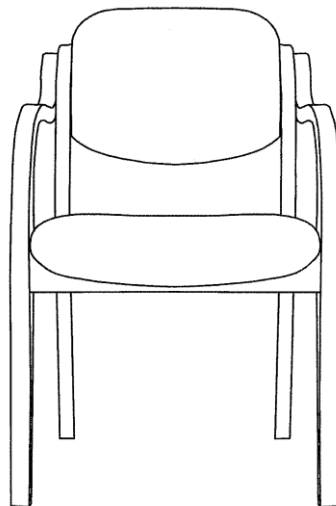

Custom-made Quality Furniture

Bentwood

The bentwood is a lightweight chair it features a laminated timber frame with a foam seat over a moulded ply base. It has been designed for situations where you need support to get in and out of the chair – such as in medical waiting rooms or office foyers. We can supply the Bentwood flat-packed or assembled.

Bentwood Dimensions

Dimensions	Chair Height	Chair Depth	Chair Width	Seat Height	Seat Depth	Seat Width
Chair	830	530	520	420	460	460

oscar doesn't just make furniture...

oscar invents, moulds and sculpts furniture to suit your height, your style and your needs