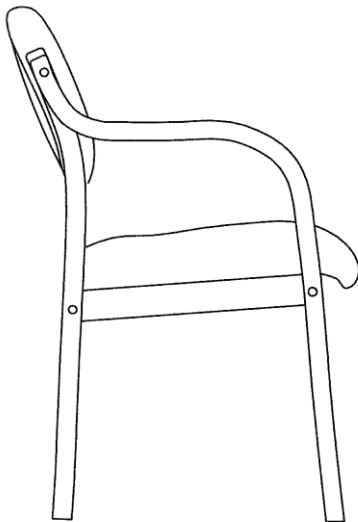

Custom-made Quality Furniture

Bentwood

The bentwood is a lightweight chair it features a laminated timber frame with a foam seat over a moulded ply base. It has been designed for situations where you need support to get in and out of the chair – such as in medical waiting rooms or office foyers. We can supply the Bentwood flat-packed or assembled.

Bentwood Dimensions

Dimensions	Chair Height	Chair Depth	Chair Width	Seat Height	Seat Depth	Seat Width
Chair	830	530	520	420	460	460

oscar doesn't just make furniture...

oscar invents, moulds and sculpts furniture to suit your height, your style and your needs